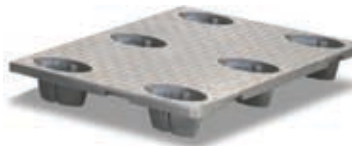

Flexcon's *Plastic Pallets*

Save you money!

Features

- Injection-Molded from High Density Polyethylene (HDPE)
- Many sizes are USDA & FDA approved
- Lightweight, lowering your overall shipping costs
- Ergonomic handles improve handling, reduce injury potential
- Four-way entry: improves efficiency in handling by forklift or pallet jack
- Flame-retardant (FR): FR plastic options available
- Plastic pallets are as durable as wood and weigh less
- Strong, easy to handle & maintenance free
- Safe, sanitary & can be sterilized
- Impervious to most chemicals, aggressive liquids and gasses

Benefits to using plastic instead of wood

- Plastic pallets can be exported to many countries where wood skids are not accepted.
- Plastic pallets help save trees and are the "GREEN" alternative
- Wood can be increasingly more expensive due to scarcity of lumber and the need for forest conservation
- Plastic is 100% recyclable
- Wood can be easily damaged – protruding nails, splintered wood can cause worker injury
- Plastic pallets are maintenance free, safe, and have no rough edges; eliminating danger to workers and products
- Wood has been proven to be unsanitary by the FDA due to bacteria-bearing characteristics
- Plastic pallets can be completely sanitized and are inexpensive to clean – washable with water or steam
- Inert to infestation, mold and mildew

Name	Flexcon 4825	Flexcon 4030	Flexcon 4242
Type	Nestable	Nestable	Nestable
Length	48"	40"	42"
Width	25"	30"	42"
Height	5"	5"	5.5"
Weight	21 lbs	21 lbs	29 lbs
Load Capacity, Dynamic	2500 lbs	2500 lbs	3000 lbs
Load Capacity, Static	15000 lbs	15000 lbs	20000 lbs
Load Capacity, Racking	–	–	–
Hand Truck Entry	2-way	2-way	4-way
Fork Truck Entry	2-way	2-way	4-way
Standard Color	Black	Black	Black
53' Trailer Load	1980	1600	1260