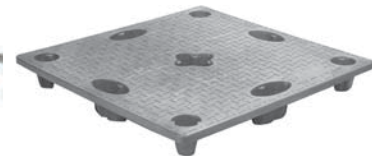

Flexcon's *Plastic Pallets*

Save you money!

Features

- Injection-Molded from High Density Polyethylene (HDPE)
- Many sizes are USDA & FDA approved
- Lightweight, lowering your overall shipping costs
- Ergonomic handles improve handling, reduce injury potential
- Four-way entry: improves efficiency in handling by forklift or pallet jack
- Flame-retardant (FR): FR plastic options available
- Plastic pallets are as durable as wood and weigh less
- Strong, easy to handle & maintenance free
- Safe, sanitary & can be sterilized
- Impervious to most chemicals, aggressive liquids and gasses

FLEXCON[®]
THE PERFECT CONTAINER COMPANY™

908.871.7000

facsimile 908.871.1111
www.flexcontainer.com
info@flexconcontainer.com

Name	Flexcon Export Pallet	Flexcon 3030	Flexcon 3636
Type	Nestable Export	Nestable	Stackable, Rackable
Length	40"	30"	36"
Width	48"	30"	36"
Height	5.2"	5"	6"
Weight	18.6 lbs	15 lbs	44 lbs
Load Capacity, Dynamic	3500 lbs	2500 lbs	5000 lbs
Load Capacity, Static	12000 lbs	15000 lbs	20000 lbs
Load Capacity, Racking	–	–	–
Hand Truck Entry	4-way	2-way	4-way
Fork Truck Entry	4-way	2-way	4-way
Standard Color	Black	Black	Charcoal
53' Trailer Load	1500	2800	816

Name	Flexcon 4825	Flexcon 4030	Flexcon 4242
Type	Nestable	Nestable	Nestable
Length	48"	40"	42"
Width	25"	30"	42"
Height	5"	5"	5.5"
Weight	21 lbs	21 lbs	29 lbs
Load Capacity, Dynamic	2500 lbs	2500 lbs	3000 lbs
Load Capacity, Static	15000 lbs	15000 lbs	20000 lbs
Load Capacity, Racking	–	–	–
Hand Truck Entry	2-way	2-way	4-way
Fork Truck Entry	2-way	2-way	4-way
Standard Color	Black	Black	Black
53' Trailer Load	1980	1600	1260