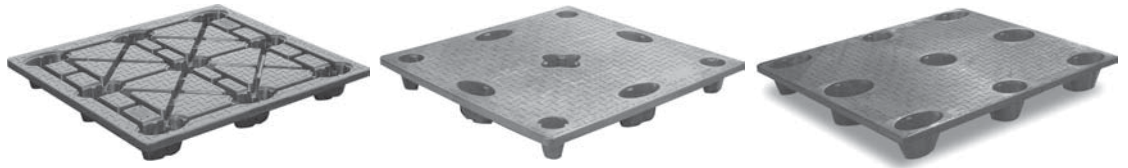

Name	Flexcon Euro Light Duty Export	Flexcon 4545	Flexcon 4842
Type	Nestable Export	Nestable	Nestable
Length	47.25"	45"	48"
Width	39.40"	45"	42"
Height	4.75"	5.5"	6"
Weight	16.5 lbs	31 lbs	42 lbs
Load Capacity, Dynamic	1000 lbs	3000 lbs	3000 lbs
Load Capacity, Static	10000 lbs	20000 lbs	20000 lbs
Load Capacity, Racking	-	-	-
Hand Truck Entry	4-way	4-way	4-way
Fork Truck Entry	4-way	4-way	4-way
Standard Color	Black	Black	Black
53' Trailer Load	2040	1260	900